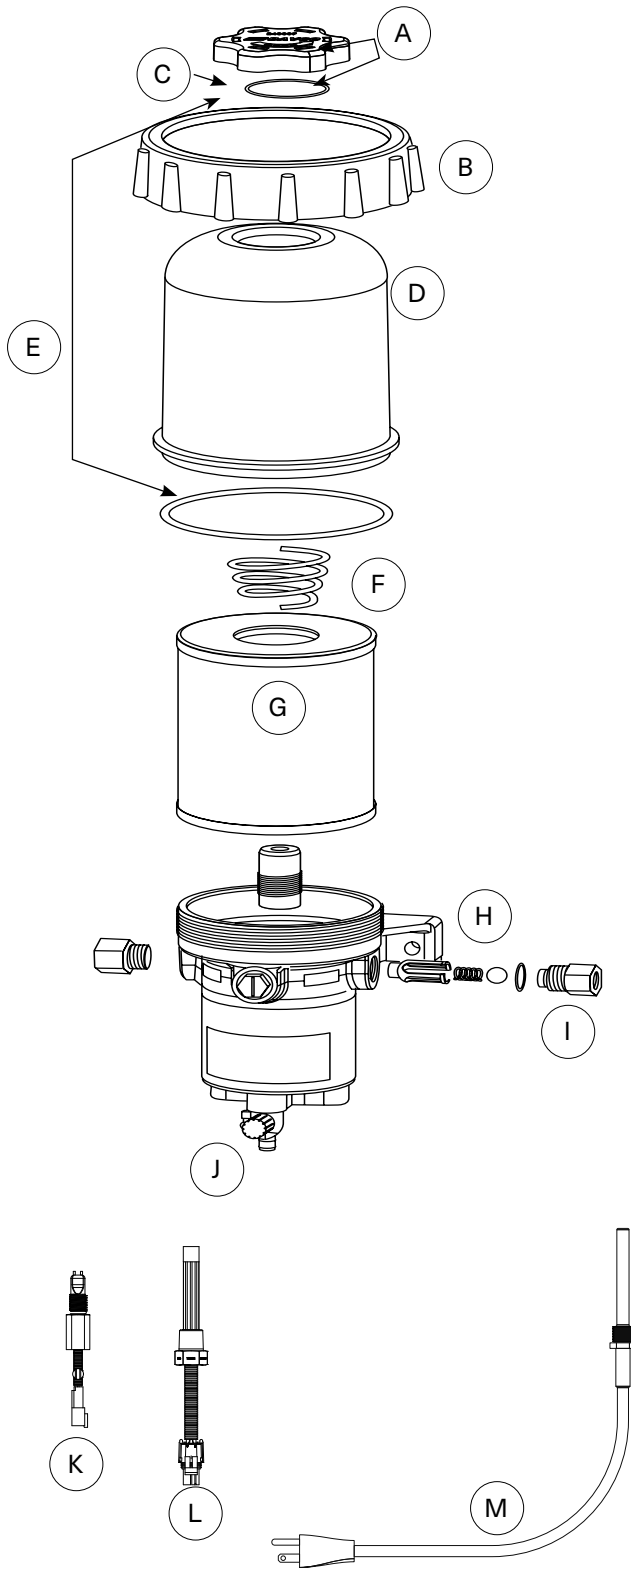

Call customer support for OEM Part Numbers.

	Part name	Part Number
A	Vent Cap Service Kit	240023
B	Collar	232001
C	Vent Cap Seal, included in service kits.	
D	Cover	233000
E	Vent Cap/Cover Seal Kit	232009
F	Filter Spring	380056
G	Filter Element: Contact DAVCO Technology at 800-328-2611.	
H	Check Valve Service Kit	101824
I	Check Valve body	101930
J	Drain Valve	101332
K	Water-in-Fuel Sensor (WIF)	102512
L	Pre-heater 12 VDC	103532
	Pre-heater 24 VDC	103554
M	Pre-heater 120 VAC	101813
N	Collar Wrench - Metal	232007
O	Collar Wrench - Composite	232002

Diverter Caps			
Diverter Cap Part Number	Required Filter Head Stud Size	Require Filter Head Seal ID	Required Filter Head Seal OD
101480	1"-14	2.475"	2.895"
101589	1"-14	3.225"	3.435"
102226	M16 x 1.5	2.475"	2.895"
101466	3/4" x 16	2.475"	2.895"
101492	7/8" x 14	2.475"	2.895"