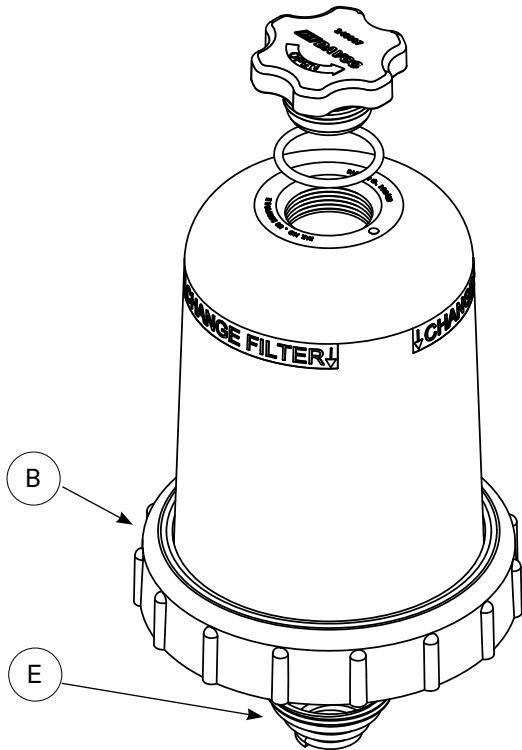

Call customer support for OEM Part Numbers.

A Vent Cap Assembly

D Cover, Collar, Vent Cap & Spring

C O-Ring Kit

J Drain Valve

	Part name	Part number
A	Vent Cap Assembly	240023
B	Collar	102425
C	O-Ring Kit	380072
D	Cover, Collar, Vent Cap & Spring	103100
E	Spring	380056
F	Filter Element - call customer service	
H	Check Valve Service Kit	102654
I	Check Valve Assembly, includes check valve body.	103098
J	Drain Valve	102008
K	Collar/Vent Cap Wrench, Metal	380134
L	Collar/Vent Cap Wrench, Composite	382002

H Check Valve Service Kit: P/N 102654

I Check Valve Assembly (with Body): P/N 103098

Collar/Vent Cap Wrench, Metal, P/N 380134DAV

Collar/Vent Cap Wrench, Composite P/N 382002