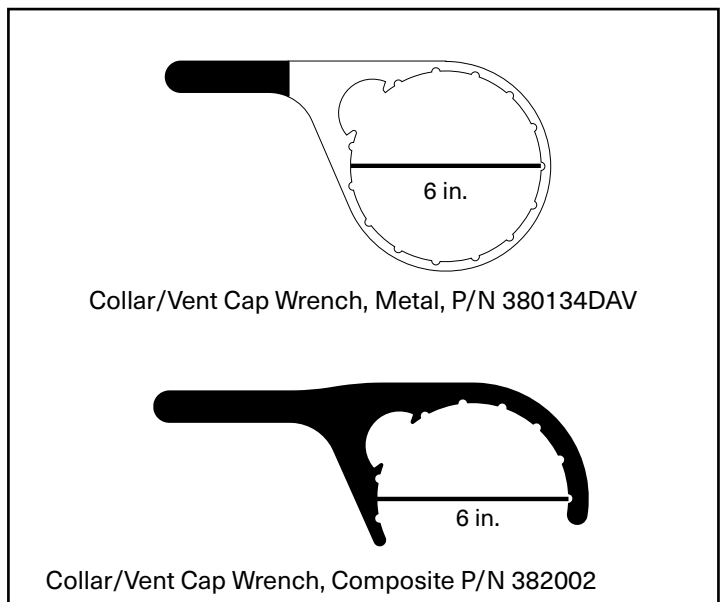

Call customer support for OEM Part Numbers.

A Vent Cap Assembly

D Cover, Collar, Vent Cap & Spring

C O-Ring Kit

J Drain Valve

	Part name	Part number
A	Vent Cap Assembly	240023
B	Collar	102425
C	O-Ring Kit	380072
D	Cover, Collar, Vent Cap & Spring	103100
E	Spring	380056
F	Filter Element - call customer service	
H	Check Valve Service Kit	102654
I	Check Valve Assembly, includes check valve body.	103098
J	Drain Valve	102008
K	Collar/Vent Cap Wrench, Metal	380134
L	Collar/Vent Cap Wrench, Composite	382002

H Check Valve Service Kit: P/N 102654

I Check Valve Assembly (with Body): P/N 103098

Collar/Vent Cap Wrench, Metal, P/N 380134DAV

Collar/Vent Cap Wrench, Composite P/N 382002