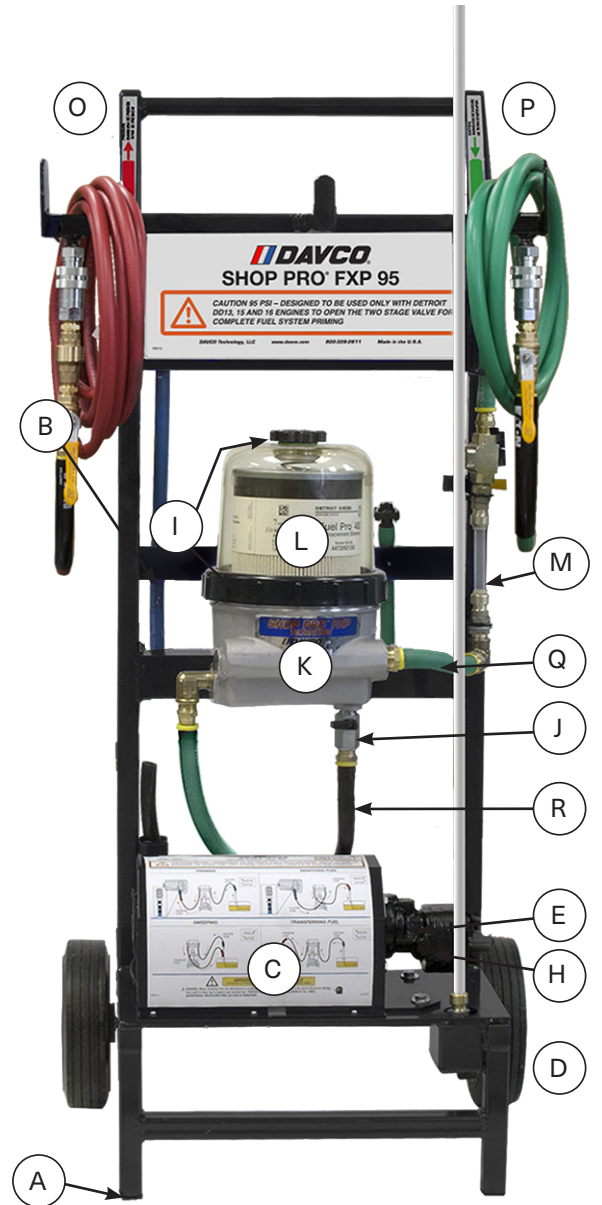

A Clariance Technologies Company

**SHOP PRO® FXP 95
WITHOUT PRESSURE REGULATOR
SERVICE PARTS**

CART		
A	Plugs (10) 1" x 1" Sq	782196S
B	Gripper Clips & Screws	782213S
C	Motor Cover and (5) Screws	782126S-BLK
	Motor Fasteners (Not Shown)	782225S
	Pump Bracket, Washers & Screws (Not Shown)	782230-BLK
D	Wheels (2), Pins & Washers	782194S

ELECTRICAL		
E	Coupler Asm	782229S
F	Electrical Box with Switch	782061S
G	Electrical Switch	782215S
	Motor (Not Shown) Note: If the Shop Pro was purchased prior to 08/22/2016, the pump bracket kit is also required (P/N/ 782214S-B)*	782251S
H	Pump	782227S

FUEL FILTRATION		
I	Cover, Collar, Vent Cap and Vent Cap O-ring	782157S
J	Drain Valve	102008DAV
K	Filtration Unit	782141S
L	Fuel Filter-Fleetguard P/N FS19915	Filters are not available through DAVCO.
	Detroit Diesel P/N A0000903651	
M	Sight Glass Kit	782149S
N	Wrench	482017DAV

HOSES			
	Description	Purchased before 09/06/16	Purchased after 09/06/16
O	Pressure Hose (red) 17 ft.	782134S	782286S
P	Suction Hose (green) 12 ft.	782117S	782287S
Q	Hose Kit (Sight Glass, Sight Glass-Filter, Pump-Filter)	782212S	
R	Drain Hose	782268S	

Purchase service parts directly from the DAVCO online store. Scan this code with your cell phone to go directly to the [Shop Pro FXP Service Parts page](#).