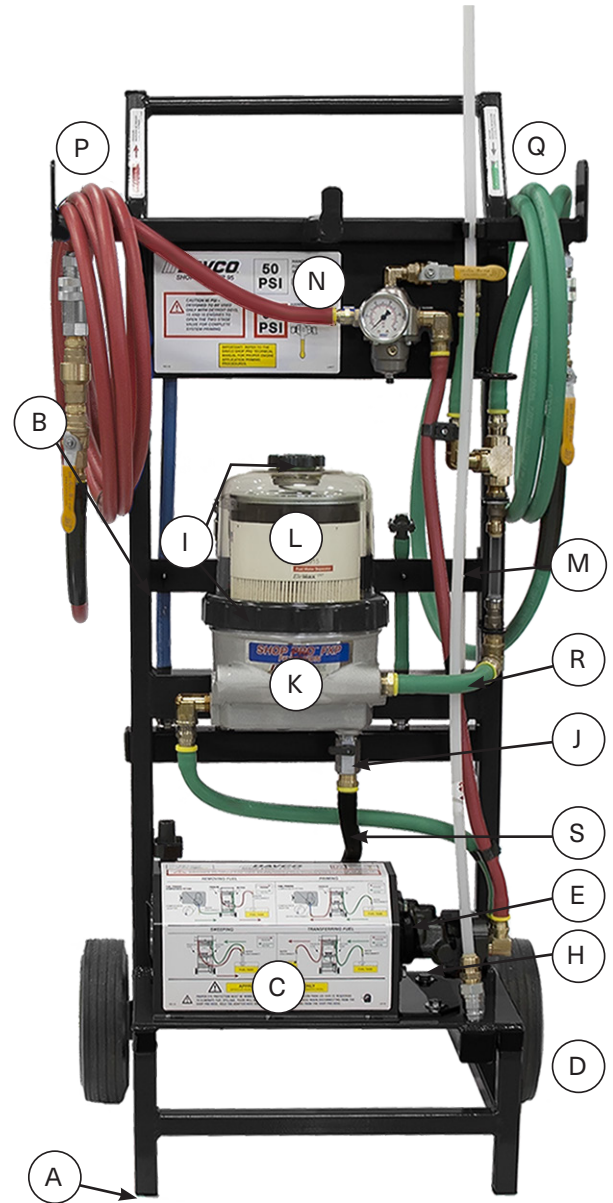

A Clariance Technologies Company

**SHOP PRO® FXP 95
WITH 50/95 PSI PRESSURE REGULATOR
SERVICE PARTS**

CART		
A	Plugs (10) 1" x 1" Sq	782196S
B	Gripper Clips & Screws	782213S
C	Motor Cover and (5) Screws	782126S-BLK
	Motor Fasteners (Not Shown)	782225S
	Pump Bracket, Washers & Screws (Not Shown)	782230-BLK
D	Wheels (2), Pins & Washers	782194S

ELECTRICAL		
E	Coupler Asm	782229S
F	Electrical Box with Switch	782061S
G	Electrical Switch	782215S
	Motor (Not Shown) Note: If the Shop Pro was purchased before 08/22/2016, the pump bracket kit is also required (P/N/ 782230-BLK)	782251S
H	Pump	782227S

FUEL FILTRATION		
I	Cover, Collar, Spring, Vent Cap, Vent Cap O-ring	782157S
J	Drain Valve	102008DAV
K	Filtration Unit	782141S
L	Fuel Filter-Fleetguard P/N FS19915	Filters are not available through DAVCO.
	Detroit Diesel P/N A0000903651	
M	Sight Glass Kit	782149S
N	Regulator	782246-1S
O	Wrench	482017DAV

HOSES			
	Description	Purchased before 09/06/16	Purchased after 09/06/16
P	Pressure Hose (red) 17 ft.	782134S	782286S
Q	Suction Hose (green) 12 ft.	782117S	782287S
R	Hose Kit (Sight Glass-Filter, Pump-Filter)	782212S	
S	Drain Hose	782268S	

Purchase service parts directly from the DAVCO online store. Scan this code with your cell phone to go directly to the [Shop Pro FXP Service Parts page](#).