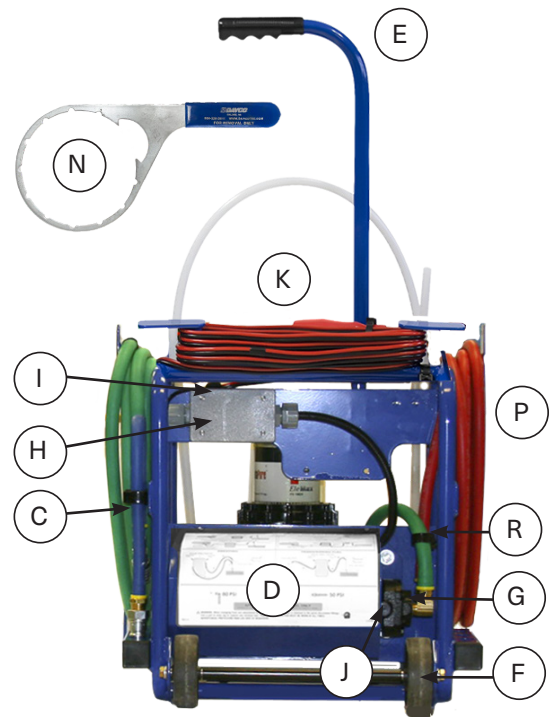

A Clariance Technologies Company

CART		
A	Plugs (10) 1.5" x 1.5" Sq	772019S
B	Clip w/ Screws (Sm)	772034S
C	Clip w/ Screws (Lg)	772033S
D	Motor Cover and (5) Screws	782126S-B
	Motor Bracket and Fasteners (Not Shown)*	782088S-B
E	Handle Asm	772031S-B
	Pump Bracket, Washers & Screws (Not Shown)	782214S-B
F	Wheels, Axle and Bumpers	772029S

ELECTRICAL		
G	Coupler Asm	782098S
H	Electrical Box 12V with Switch	782106S
I	Electrical Switch 12V	782099S
	Motor (Not Shown)	782078S
J	Pump	782002S
K	Cable, Wire w/Clips	782077S

FILTRATION		
L	Cover, Collar, Spring, Vent Cap, Vent Cap O-rings	243013SDAV
M	Filtration Unit for Shop Pro ST without Regulator	772007S
N	Wrench	232007DAV
O	Fleetguard Brand 7 micron (not supplied by DAVCO)	FS19624

HOSES			
Description	Purchased before 09/06/16		Purchased after 09/06/16
	P Pressure Hose (red) 17 ft.	782134S	782286S
Q Suction Hose (green) 12 ft.	782117S	782287S	
R Hose Asm, Pump to Filter	772038S		

Purchase service parts directly from the DAVCO on-line store. Scan this code with your cell phone to go directly to the [Shop Pro ST Service Parts page](#).

A Clariance Technologies Company

ADAPTERS				
Description	Purchased before 09/06/16		Purchased after 09/06/16	
Compucheck Adapter (Blue)	782236S		782294S	
Pick-Up Wand (60" tube)	782114S		782289S	
Dispensing Wand (20" tube)	782133S		782288S	