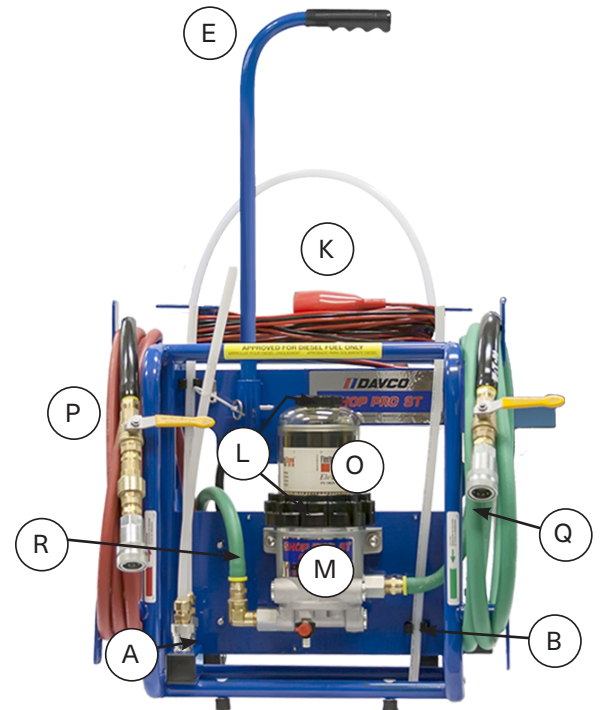

A Clariance Technologies Company

CART		
A	Plugs (10) 1.5" x 1.5" Sq	772019S
B	Clip w/ Screws (Sm)	772034S
C	Clip w/ Screws (Lg)	772033S
D	Motor Cover and (5) Screws	782126S-B
	Motor Bracket and Fasteners (Not Shown)*	782088S-B
E	Handle Asm	772031S-B
	Pump Bracket, Washers & Screws (Not Shown)	782214S-B
F	Wheels, Axle and Bumpers	772029S

ELECTRICAL		
G	Coupler Asm	782098S
H	Electrical Box 12V with Switch	782106S
I	Electrical Switch 12V	782099S
	Motor (Not Shown)	782078S
J	Pump	782002S
K	Cable, Wire w/Clips	782077S

FILTRATION		
L	Cover, Collar, Spring, Vent Cap, Vent Cap O-rings	243013SDAV
M	Filtration Unit for Shop Pro ST without Regulator	772007S
N	Wrench	232007DAV
O	Fleetguard Brand 7 micron (not supplied by DAVCO)	FS19624

HOSES			
Description	Purchased before 09/06/16		Purchased after 09/06/16
	P Pressure Hose (red) 17 ft.	782134S	782286S
Q Suction Hose (green) 12 ft.	782117S	782287S	
R Hose Asm, Pump to Filter	772038S		

Purchase service parts directly from the DAVCO on-line store. Scan this code with your cell phone to go directly to the [Shop Pro ST Service Parts page](#).

A Clariance Technologies Company

ADAPTERS				
Description	Purchased before 09/06/16		Purchased after 09/06/16	
Compucheck Adapter (Blue)	782236S		782294S	
Pick-Up Wand (60" tube)	782114S		782289S	
Dispensing Wand (20" tube)	782133S		782288S	