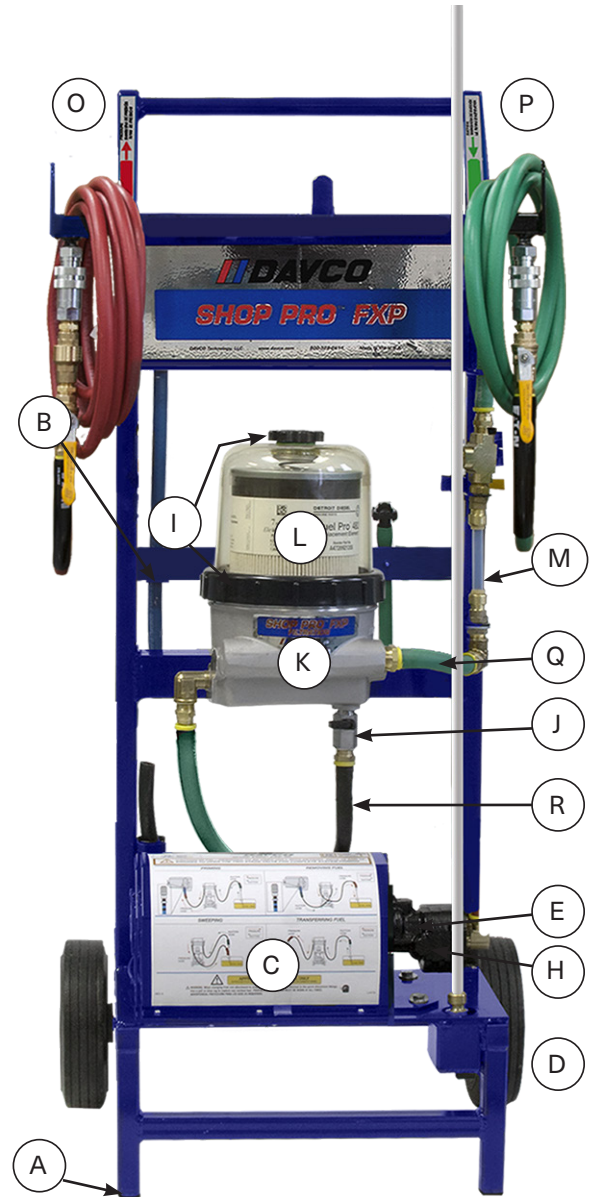

A Clariance Technologies Company

**SHOP PRO® FXP
WITHOUT PRESSURE REGULATOR
SERVICE PARTS**

CART		
A	Plugs (10) 1" x 1" Sq	782196S
B	Gripper Clips & Screws	782213S
C	Motor Cover and (5) Screws	782126S-B
	Motor Fasteners (Not Shown)	782225S
	Pump Bracket, Washers & Screws (Not Shown)	782214S-B
D	Wheels (2), Pins & Washers	782194S

ELECTRICAL		
E	Coupler Asm	782058S
F	Electrical Box with Switch	782061S
G	Electrical Switch	782215S
	Motor (Not Shown) Note: If the Shop Pro was purchased prior to 08/22/2016, the pump bracket kit is also required (P/N/ 782214S-B)*	782001S
H	Pump	782002S

FUEL FILTRATION		
I	Cover, Collar, Vent Cap and Vent Cap O-ring	782157S
J	Drain Valve	102008DAV
K	Filtration Unit	782141S
L	Fuel Filter-Fleetguard P/N FS19915	Filters are not available through DAVCO.
	Detroit Diesel P/N A0000903651	
M	Sight Glass Kit	782149S
N	Wrench	482017DAV

HOSES			
	Description	Purchased before 09/06/16	Purchased after 09/06/16
O	Pressure Hose (red) 17 ft.	782134S	782286S
P	Suction Hose (green) 12 ft.	782117S	782287S
Q	Hose Kit (Sight Glass, Sight Glass-Filter, Pump-Filter)	782212S	
R	Drain Hose	782268S	

Purchase service parts directly from the DAVCO online store. Scan this code with your cell phone to go directly to the [Shop Pro FXP Service Parts page](#).