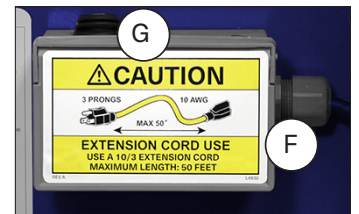

A Clariance Technologies Company

**SHOP PRO® FXP
WITHOUT PRESSURE REGULATOR
SERVICE PARTS**

CART		
A	Plugs (10) 1" x 1" Sq	782196S
B	Gripper Clips & Screws	782213S
C	Motor Cover and (5) Screws	782126S-B
	Motor Fasteners (Not Shown)	782225S
	Pump Bracket, Washers & Screws (Not Shown)	782214S-B
D	Wheels (2), Pins & Washers	782194S

ELECTRICAL		
E	Coupler Asm	782058S
F	Electrical Box with Switch	782061S
G	Electrical Switch	782215S
	Motor (Not Shown) Note: If the Shop Pro was purchased prior to 08/22/2016, the pump bracket kit is also required (P/N/ 782214S-B)*	782001S
H	Pump	782002S

FUEL FILTRATION		
I	Cover, Collar, Vent Cap and Vent Cap O-ring	782157S
J	Drain Valve	102008DAV
K	Filtration Unit	782141S
L	Fuel Filter-Fleetguard P/N FS19915	Filters are not available through DAVCO.
	Detroit Diesel P/N A0000903651	
M	Sight Glass Kit	782149S
N	Wrench	482017DAV

HOSES			
	Description	Purchased before 09/06/16	Purchased after 09/06/16
O	Pressure Hose (red) 17 ft.	782134S	782286S
P	Suction Hose (green) 12 ft.	782117S	782287S
Q	Hose Kit (Sight Glass, Sight Glass-Filter, Pump-Filter)	782212S	
R	Drain Hose	782268S	

Purchase service parts directly from the DAVCO online store. Scan this code with your cell phone to go directly to the [Shop Pro FXP Service Parts page](#).