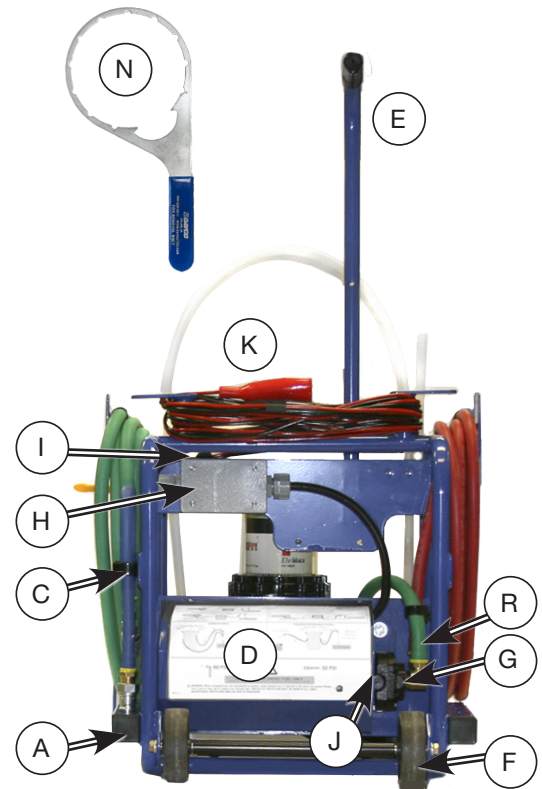

Cart		
A	Plugs (10) 1" x 1" Sq	772019S
B	Clip w/ Screws (Sm)	772034S
C	Clip w/ Screws (Lg)	772033S
D	Motor Cover and (5) Screws	782126S-B
	Motor Bracket and Fasteners (Not Shown)	782088S-B
E	Handle Asm	772031S-B
	Pump Bracket, Washers & Screws (Not Shown)	782214S-B
F	Wheels, Axle and Bumpers	772029S
Electrical		
G	Coupler Asm	782098S
H	Electrical Box 12V	782106S
I	Electrical Switch 12V	782099S
	Motor (Not Shown)	782078S
J	Pump	782002S
K	Cable, Wire w/Clips	782077S
Filtration		
L	Cover, Collar, Vent Cap and O-rings	243013SDAV
M	Filtration Unit w/Fasteners	772030S
N	Wrench	232007DAV
O	Fleetguard Brand 7 micron	FS19624

Hoses			
		Purchased before 09/06/16	Purchased after 09/06/16
P	Pressure Hose (red) 17 ft.	782134S	782286S
Q	Suction Hose (green) 12 ft.	782117S	782287S
R	Hose Asm, Pump to Filter	772038S	

SHOP PRO® ST FOR PTL  
WITH 12VDC -UNREGULATED  
SERVICE PARTS

Adapters				
Description	Purchased <b>before</b> 09/06/16		Purchased <b>after</b> 09/06/16	
Compucheck Adapter (Blue)	782236S		782294S	
Pick-Up Wand (60" tube)	782114S		782289S	
Dispensing Wand (23" tube)	782133S		782288S	
ESOC Adapter - Yellow Hose*	782137S		782290S	
ESOC Adapter - Black Hose**	782138S		782291S	

\*Use Yellow Hose ESOC Adapter for (old) silver ESOC fitting.

\*\*Use Black Hose ESOC Adapter for black or (new) silver ESOC fitting.