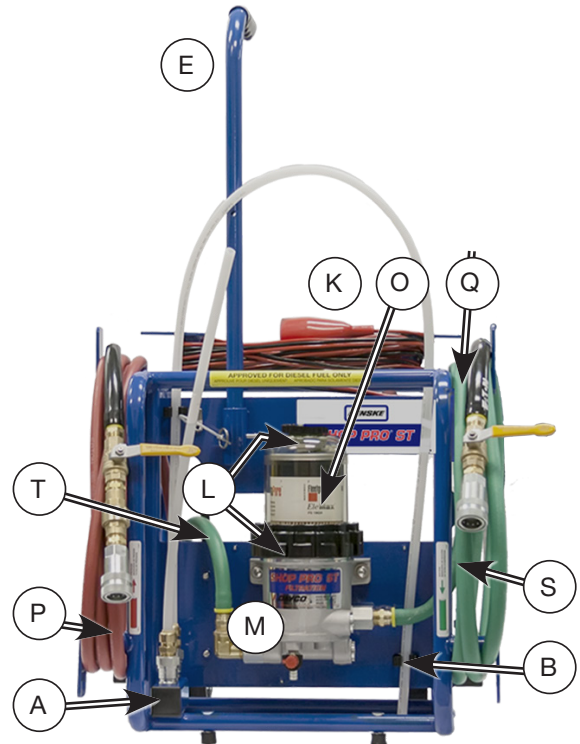

Cart		
A	Plugs (10) 1" x 1" Sq	772019S
B	Clip w/ Screws (Sm)	772034S
C	Clip w/ Screws (Lg)	772033S
D	Motor Cover and (5) Screws	782126S-B
	Motor Bracket and Fasteners (Not Shown)	782088S-B
E	Handle Asm	772031S-B
	Pump Bracket, Washers & Screws (Not Shown)	782214S-B
F	Wheels, Axle and Bumpers	772029S
Electrical		
G	Coupler Asm	782098S
H	Electrical Box 12V	782106S
I	Electrical Switch 12V	782099S
	Motor (Not Shown)	782078S
J	Pump	782002S
K	Cable, Wire w/Clips	782077S
Filtration		
L	Cover, Collar, Vent Cap and O-rings	243013SDAV
M	Filtration Unit w/Fasteners	772030S
N	Wrench	232007DAV
O	Fleetguard Brand 7 micron	FS19624

Hoses			
		Purchased before 09/06/16	Purchased after 09/06/16
P	Pressure Hose (red) 17 ft.	782134S	782286S
Q	Suction Hose (green) 12 ft.	782117S	782287S
R	Hose Asm, Pump to Filter	772038S	

SHOP PRO® ST FOR PTL  
WITH 12VDC -UNREGULATED  
SERVICE PARTS

Adapters				
Description	Purchased <b>before</b> 09/06/16		Purchased <b>after</b> 09/06/16	
Compucheck Adapter (Blue)	782236S		782294S	
Pick-Up Wand (60" tube)	782114S		782289S	
Dispensing Wand (23" tube)	782133S		782288S	
ESOC Adapter - Yellow Hose*	782137S		782290S	
ESOC Adapter - Black Hose**	782138S		782291S	

\*Use Yellow Hose ESOC Adapter for (old) silver ESOC fitting.

\*\*Use Black Hose ESOC Adapter for black or (new) silver ESOC fitting.