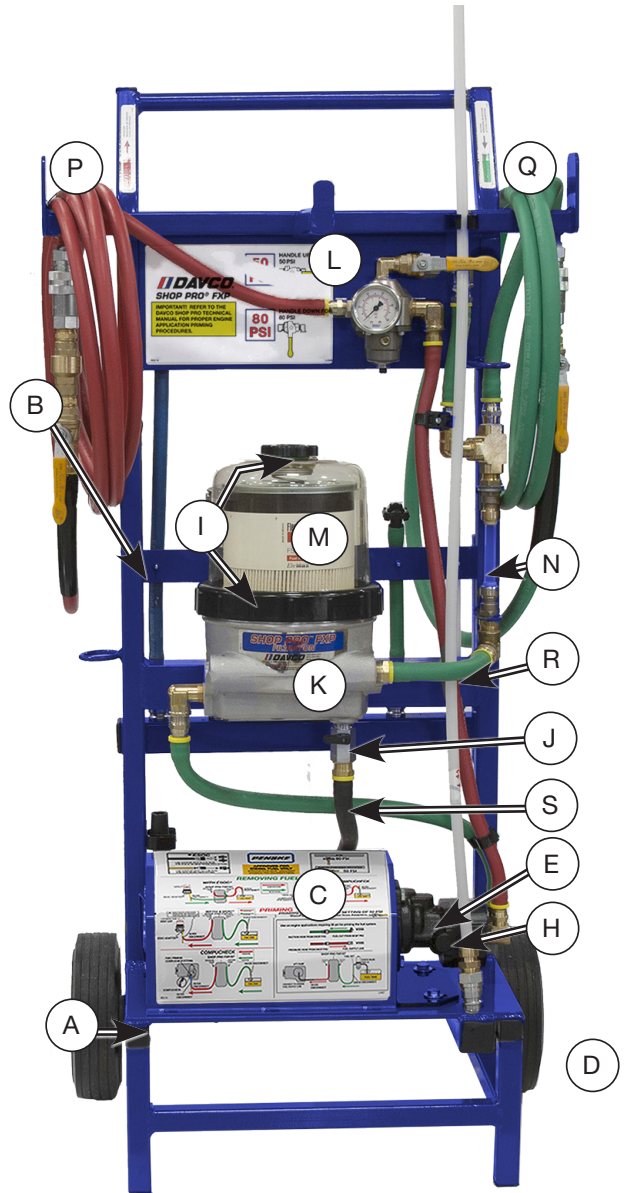

Cart		
A	Plugs (10) 1" x 1" Sq	782196S
B	Gripper Clips & Screws	782213S
C	Motor Cover and (5) Screws	782126S-B
	Motor Fasteners (Not Shown)	782225S
	Petcocks (2) (Not Shown)	782197S
	Pump Bracket, Washers & Screws (Not Shown)	782214S-B
D	Wheels (2), Pins & Washers	782194S
Electrical		
E	Coupler Asm	782058S
F	Electrical Box w/Switch	782061S
G	Electrical Switch	782215S
	Motor (Not Shown) Note: If the Shop Pro was purchased prior to 08/22/2016, the pump bracket kit is also required (P/N/ 782214S-B)	782001S
H	Pump	782002S
Fuel Filtration		
I	Cover, Collar, Vent Cap and O-rings	782157S
J	Drain Valve	102008
K	Filtration Unit	782141S
L	Regulator Asm	782110-1S
M	Fuel Filter-Fleetguard	FS19915
N	Sight Glass Kit	782149S
O	Wrench	482017

Hoses			
Description	Purchased before 09/06/16	Purchased after 09/06/16	
P Pressure Hose (red) 17 ft.	782134S	782286S	
Q Suction Hose (green) 12 ft.	782117S	782287S	
R Hose Kit (Sight Glass, Sight Glass-Filter, Pump-Filter)	782212S		
S Drain Hose	782144S		

Adapters				
Description	Purchased <b>before</b> 09/06/16		Purchased <b>after</b> 09/06/16	
Compucheck Adapter (Blue)	782236S		782294S	
Voss Fitting Adapter (Red)	782207S		782293S	
Angled Voss Adapter (Green)	782206S		782292S	
Pick-Up Wand (60" tube)	782114S		782289S	
Dispensing Wand (23" tube)	782133S		782288S	
ESOC Adapter - Yellow Hose*	782137S		782290S	
ESOC Adapter - Black Hose**	782138S		782291S	

\*Use Yellow Hose ESOC Adapter for (old) silver ESOC fitting.

\*\*Use Black Hose ESOC Adapter for black or (new) silver ESOC fitting.