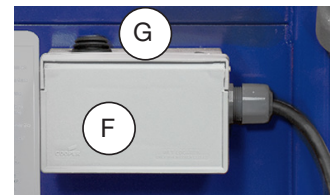

Hoses			
Description	Purchased before 09/06/16	Purchased after 09/06/16	
P Pressure Hose (red) 17 ft.	782134S	782286S	
Q Suction Hose (green) 12 ft.	782117S	782287S	
R Hose Kit (Sight Glass, Sight Glass-Filter, Pump-Filter)	782212S		
S Drain Hose	782144S		

Adapters				
Description	Purchased <b>before</b> 09/06/16		Purchased <b>after</b> 09/06/16	
Compucheck Adapter (Blue)	782236S		782294S	
Voss Fitting Adapter (Red)	782207S		782293S	
Angled Voss Adapter (Green)	782206S		782292S	
Pick-Up Wand (60" tube)	782114S		782289S	
Dispensing Wand (23" tube)	782133S		782288S	
ESOC Adapter - Yellow Hose*	782137S		782290S	
ESOC Adapter - Black Hose**	782138S		782291S	